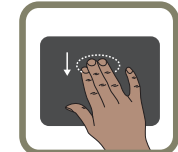

Vertical Scrolling

Enjoy quick access to vertical scrolling with the integrated vertical scroll function on touchpad.

Small & Portable

Take this touchpad with you anywhere, its small lightweight design makes it great for travel, so you can use with all your devices anywhere.

Multi-Touch Features:

Pinch Zoom In / Out

Rotate

Scroll/ Drag

Swipe Backward

Swipe Forward

Minimize all Windows

Specifications:

Interface	PS/2 or USB (based on model)
Touchpad Working Area	2.4 x 1.8" (61 x 46mm)
Dimensions	2.7 x 3.4 x 0.5" (69 x 86 x 13mm)
Cable Length	6 ft. (1.8m)
Features	Left Mouse Button & Right Mouse Button
Multi-Touch Features	Pinch Zoom In/Out, Rotate, Scroll/Drag, Swipe Backward, Swipe Forward & Minimize All Windows